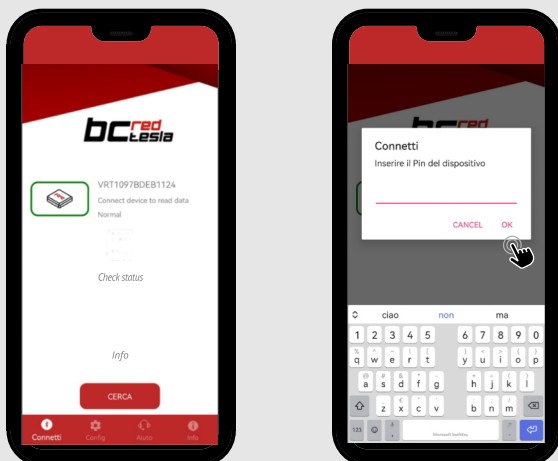

CPU PAIRING

CONNECT DEVICE AND ENTER DEVICE PIN