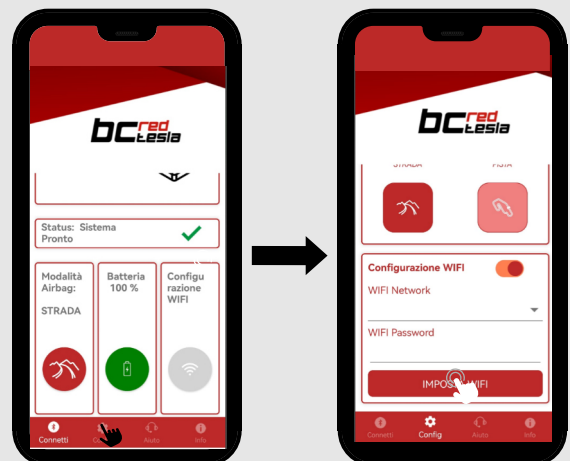

ATTENZIONE: PRIMA DI UTILIZZARE IL SISTEMA LEGGERE ATTENTAMENTE IL MANUALE DI ISTRUZIONI DISPONIBILE AL LINK LINK [HTTPS://ARIBAG.BCREDTESLA.COM#MANUALI](https://aribag.bcredtesla.com#manuali) E SCARICARE L'APP VRACE RR 2.0 SUL PROPRIO SMARTPHONE

In case of crash, we strongly suggest to send system back to factory to check and service. RESET and USE without factory check will be done at your OWN RISK

APP V-RACE RR 2.0

USE OF THE APP IS MANDATORY ONLY TO CONFIGURE WIFI

DOWNLOAD APP

CPU PAIRING

CONNECT DEVICE AND ENTER DEVICE PIN

CPU CONFIGURATION

CLICK ON "SETTING", SELECT THE WIFI NETWORK AND ENTER PASSWORD

Sergent ConstanŃn Apostol 11, sect.6, Buchaest
e-mail: airbagsupport@bcredtesla.com