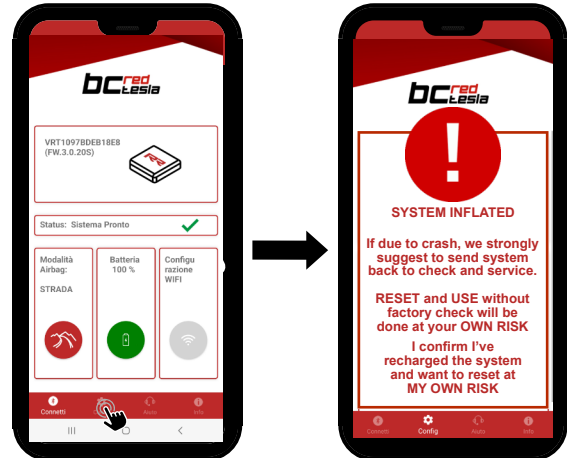

RIDER QUICKSTART GUIDE

HOW TO PLACE THE CPU

1  TURN ON THE CPU

2  PLACE CPU INSIDE THE HUMP

3 CORRECT POSITION

4 CHECK THE LED COLOR ON THE FRONT

LED DIAGNOSTIC

After activating the CPU, you can check the proper functioning of the system via LED interface

LED COLOR	MEANING	ACTION (IF REQUESTED)
	Solid Red	Recharge required
	Flashing Yellow (3 flashes)	System ready GPS not connected
	Flashing Green (3 flashes)	System ready GPS connected
	Solid Purple	Pyrotechnic charge and cartridge replacement required. Then, confirm CPU RESET in the APP SETTINGS

1

FOLLOW VIDEO GUIDE INSTRUCTION FOR RECHARGE

<https://www.youtube.com/watch?v=FKb3DhQVZQg&t=4s>

2

CLICK ON "SETTING", SELECT "RESET CPU" AND RESET THE CPU

In caso di caduta è suggerito l'invio in fabbrica del Sistema per i controlli di sicurezza. RICARICA e USO senza sudetti controlli sono a proprio RISCHIO e PERICOLO.

In case of crash, we strongly suggest to send system back to factory to check and service. RESET and USE without factory check will be done at your OWN RISK

APP V-RACE RR 2.0

USE OF THE APP IS MANDATORY ONLY TO CONFIGURE WIFI